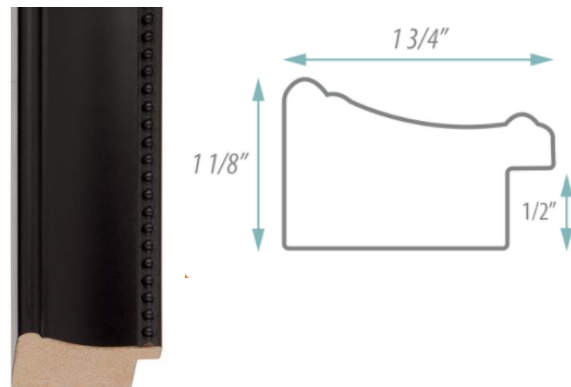

SPECIFICATION SHEET

FRAMED MIRROR

MODEL#: FM 79670-24X40

FRAMED MIRRORS COLLECTION

FEATURES:

- ONE 24X40" HIGH RESOLUTION SILVER PLATE GLASS MIRROR SIZE W/ DECORATIVE FRAME.
- "WALL HUGGER" HANGER FOR MOUNTING INCLUDED.
- STANDARD MOUNTING STYLE IS VERTICAL. FOR HORIZONTAL, PLEASE SPECIFY WHEN ORDERING.
- PACKED IN FOUR WALL (FOLDED DOUBLE WALL) CORRUGATION.
- STYLE: MODERN
- COLOR: BLACK
- FINISH: MATTE

MIRROR FINISHES:

- FLAT POLISHED EDGE
- BEVELED EDGE

OVERALL SIZE DIMENSION: 27 1/2" WIDE X 43 1/2" HIGH X 1 1/8" DEEP